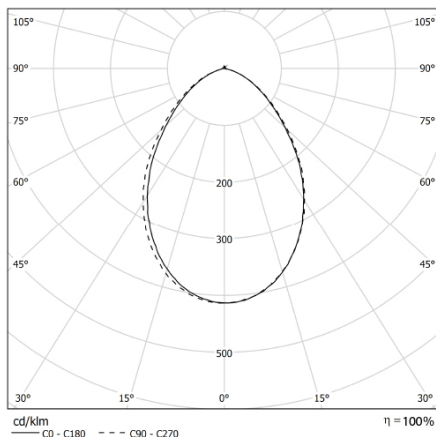

BOX LED MINI

Circular cut-out. IP54 protection from the bottom

CODE		FLUX	SIZE	CERTIFICATIONS
44MP7K354	7W 3000K	656lm	78mm	  

Optics

Internal polycarbonate reflector and opal microprism polycarbonate diffuser. CUT OFF > 20°.