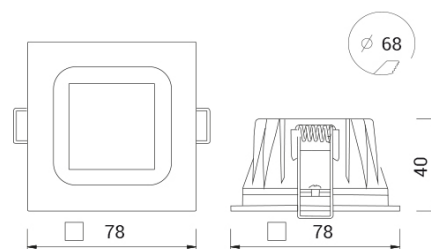

BOX LED MINI

Circular cut-out. IP54 protection from the bottom

CODE		FLUX	SIZE	CERTIFICATIONS
44MP7K354	7W 3000K	656lm	78mm	  

Optics

Internal polycarbonate reflector and opal microprism polycarbonate diffuser. CUT OFF > 20°.

Specifications

SMD LED technology;
Driver included;
CRI>90;
Mac Adams 3;
Life Time: L80/B10 >50.000h;
5 years complete warranty;
Eye safety: RG0/RG1 in accordance with EN62471:2009

Body

Steel plate body with epoxy powder coating.